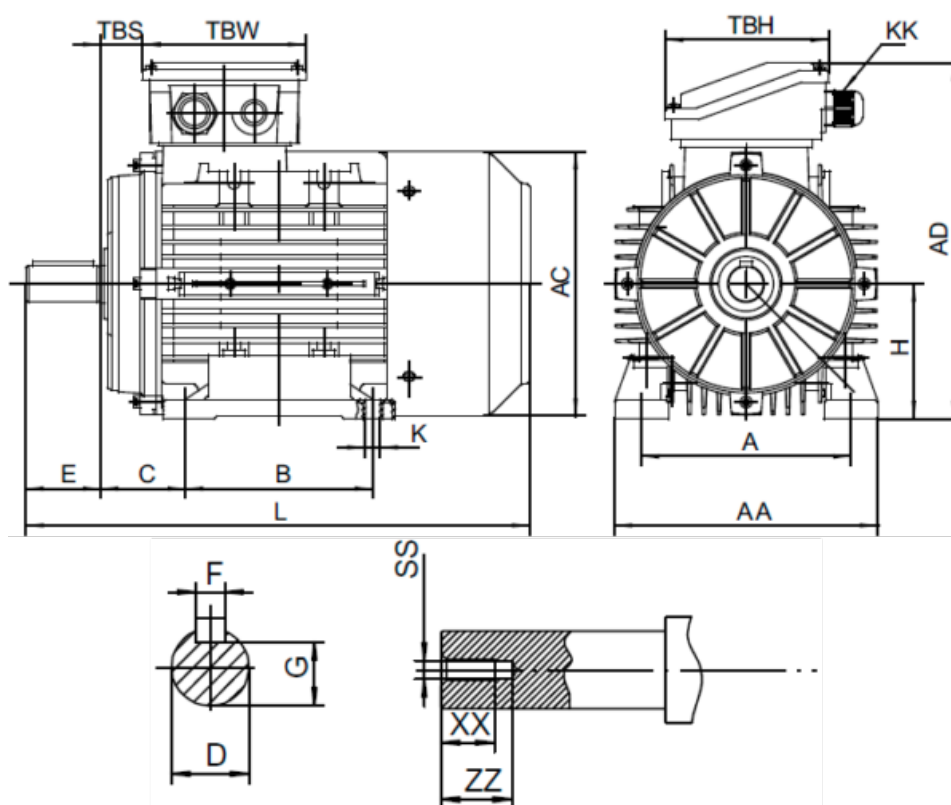

Data Sheet

Article number: 253900300212

Description: Kleedrive T4A 100L1-2 3.0kw 2800 rpm
3x230/400V 50 HZ IP55 B3 Eff=89,1%

Measures

| | | |
|-----------|-----------|-----------|
| A = 160 | F = 8 | TBW = 118 |
| AA = 200 | G = 24 | XX = 22 |
| AC = Ø199 | H = 100 | ZZ = 30 |
| AD = 260 | KK = - | |
| B = 140 | L = 376 | |
| C = 63 | SS = M10 | |
| D = Ø28 | TBH = 118 | |
| E = 60 | TBS = 32 | |